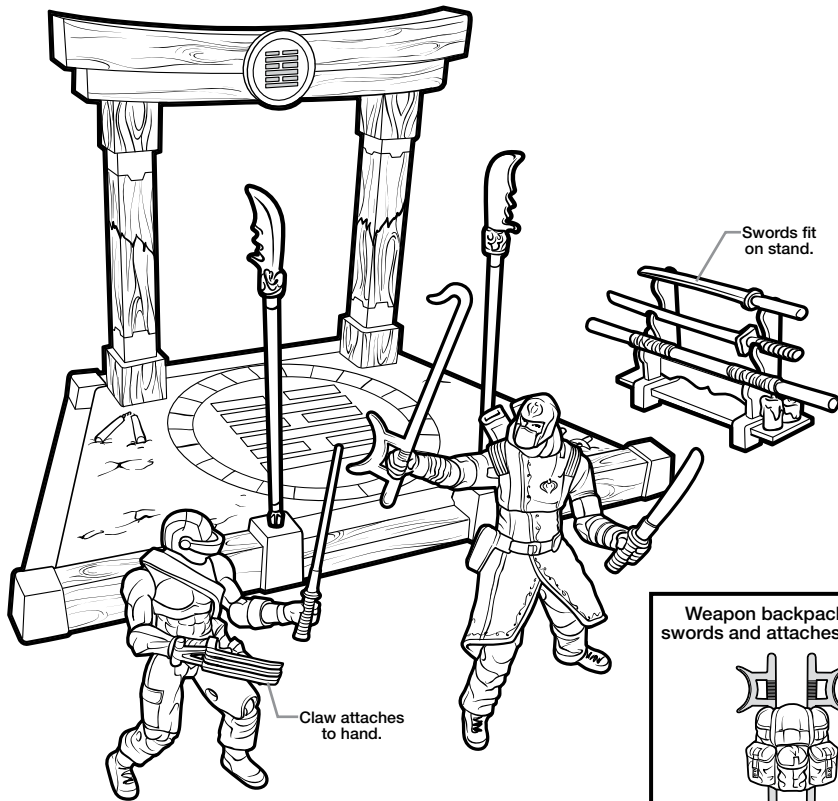

GI. JOE

THE RISE OF COBRA™

NINJA BATTLES

WARNING:

CHOKING HAZARD—Small parts.
Not for children under 3 years.

Snake Eyes® vs Storm Shadow®

AGES 4+

93816/92047 Asst.

Assemble pillars on base as shown.
Place beam on pillars. The pillars break
apart when hit, and the beam comes
crashing down.

NOTE: Align notches on pillar bottoms with tabs in recessed areas on base.
Align notches on pillar tops with tabs on beam.