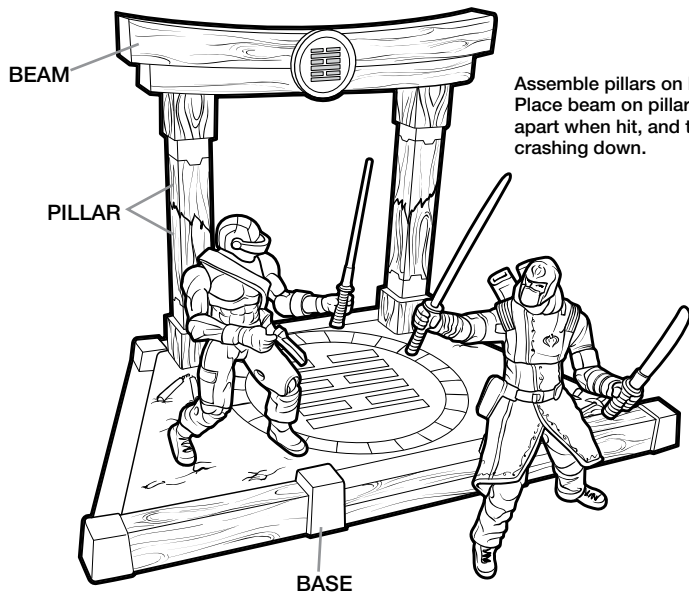

GI. JOE

THE RISE OF COBRA™

NINJA BATTLES

WARNING:

CHOKING HAZARD—Small parts.
Not for children under 3 years.

Snake Eyes® vs Storm Shadow®

AGES 4+

93816/92047 Asst.

Assemble pillars on base as shown.
Place beam on pillars. The pillars break
apart when hit, and the beam comes
crashing down.

NOTE: Align notches on pillar bottoms with tabs in recessed areas on base.
Align notches on pillar tops with tabs on beam.