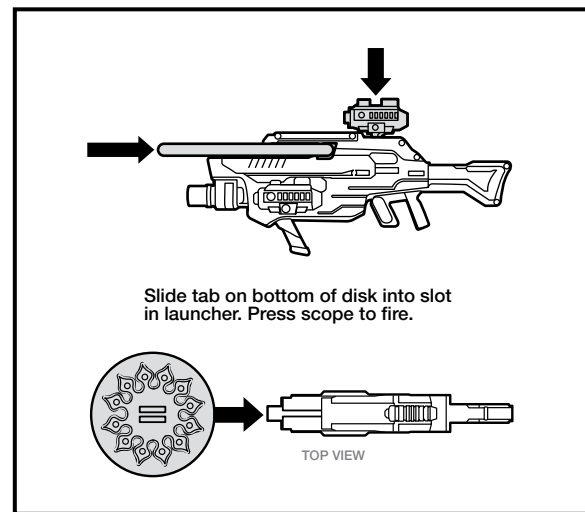

GI. JOE

THE RISE OF COBRA™

NINJA BATTLES

WARNING:

CHOKING HAZARD—Small parts.
Not for children under 3 years.

Snake Eyes® vs Storm Shadow®

AGES 4+

93816/92047 Asst.

Assemble pillars on base as shown.
Place beam on pillars. The pillars break
apart when hit, and the beam comes
crashing down.

NOTE: Align notches on pillar bottoms with tabs in recessed areas on base.
Align notches on pillar tops with tabs on beam.