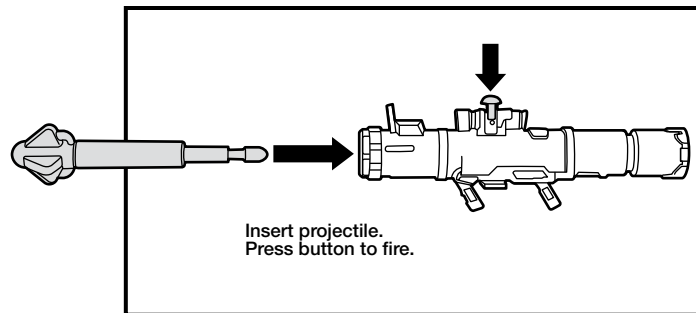

GI. JOE

THE RISE OF COBRA™

NINJA BATTLES

WARNING:

CHOKING HAZARD—Small parts.
Not for children under 3 years.

Snake Eyes® vs Storm Shadow®

AGES 4+

93816/92047 Asst.

Assemble pillars on base as shown.
Place beam on pillars. The pillars break
apart when hit, and the beam comes
crashing down.

NOTE: Align notches on pillar bottoms with tabs in recessed areas on base.
Align notches on pillar tops with tabs on beam.